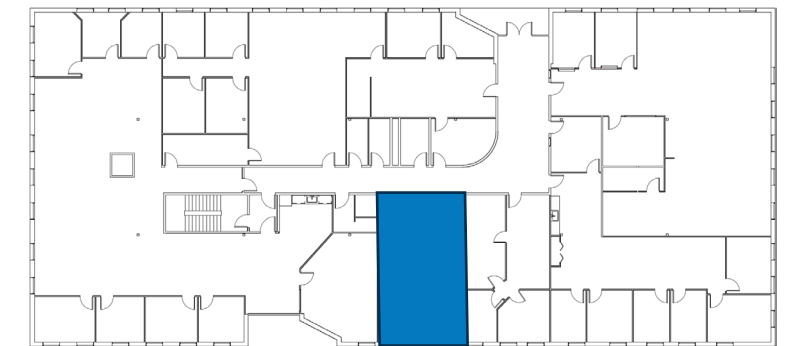

# 111 SOUTH BEDFORD

**SUITE 203 - 1,000 SF**

For more information visit [www.burlingtoneastwest.com](http://www.burlingtoneastwest.com), or to schedule a tour visit or please contact:

**Brooks Goodyear**