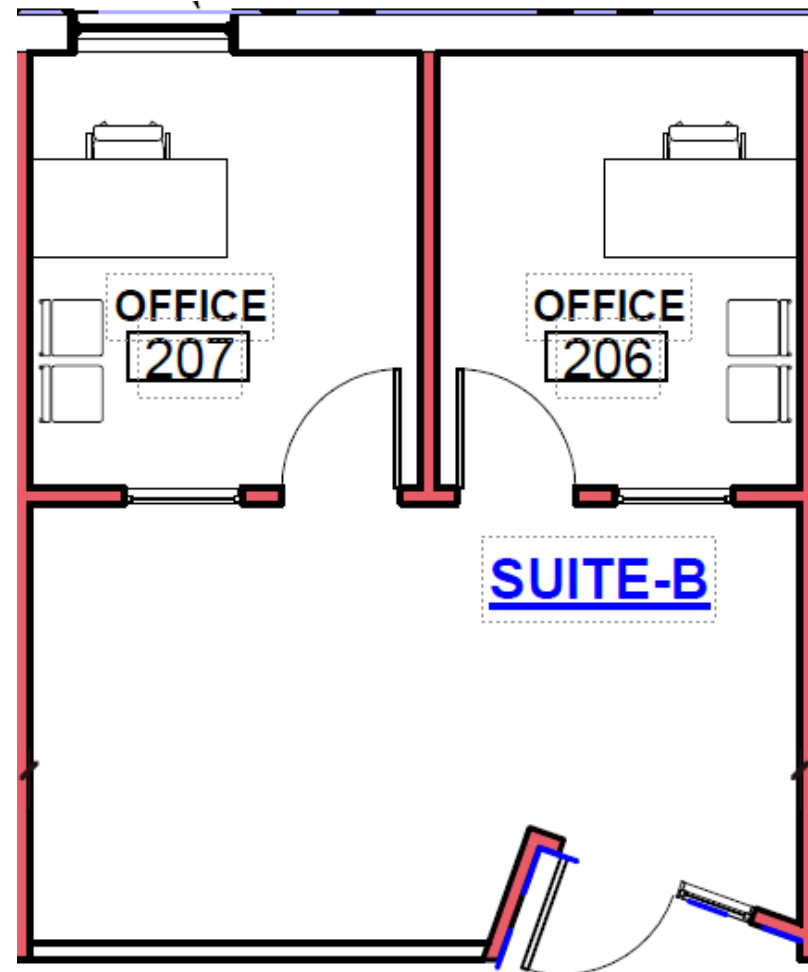

99 SOUTH BEDFORD

SUITE 205- 642 SF

**CLICK FOR
VIRTUAL
TOUR**

For more information visit www.burlingtoneastwest.com, or to schedule a tour visit or please contact:

Brooks Goodyear

781.249.5249

bgoodyear@rjkelly.com