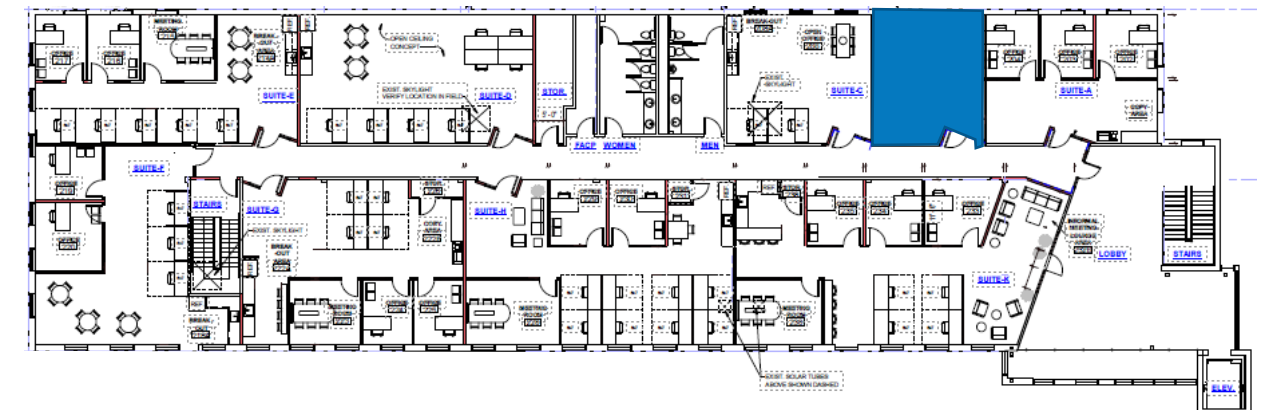

99 SOUTH BEDFORD

SUITE 205- 642 SF

**CLICK FOR
VIRTUAL
TOUR**

For more information visit www.burlingtoneastwest.com, or to schedule a tour visit or please contact:

Brooks Goodyear

781.249.5249

bgoodyear@rjkelly.com