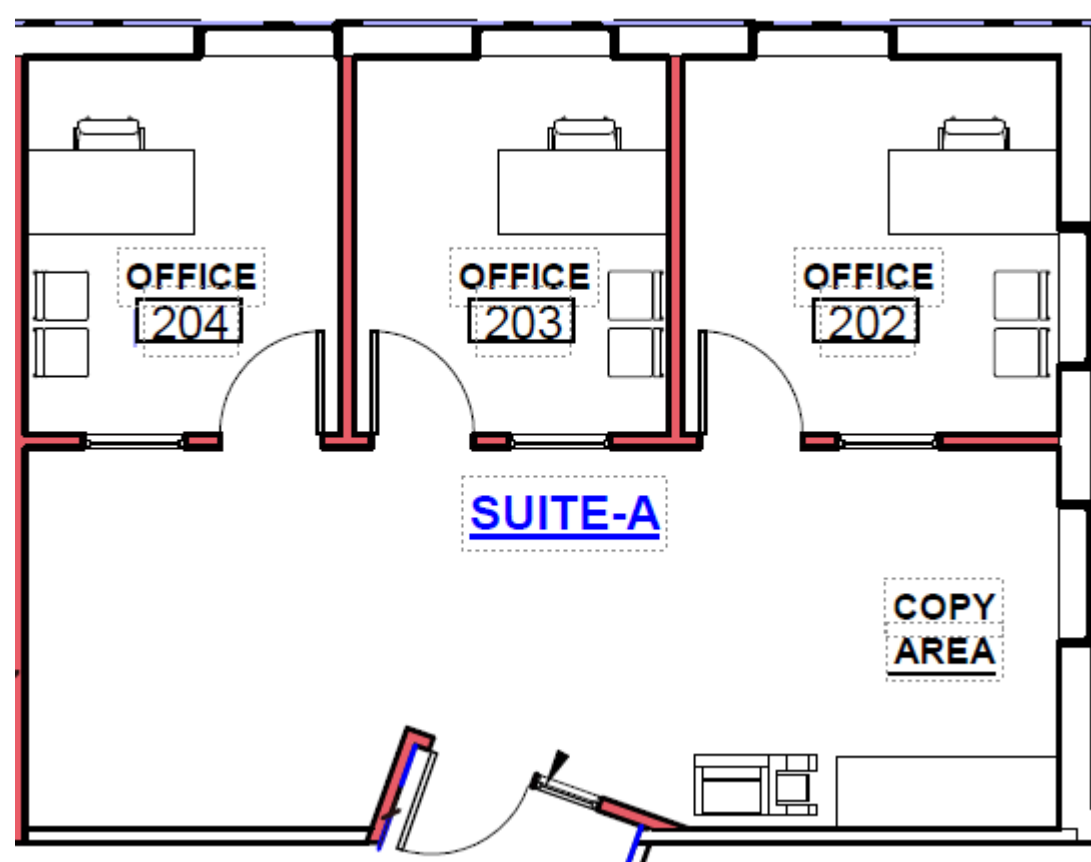

# 99 SOUTH BEDFORD

**SUITE 200- 976 SF**

For more information visit [www.burlingtoneastwest.com](http://www.burlingtoneastwest.com), or to schedule a tour visit or please contact:

**Brooks Goodyear**

781.249.5249