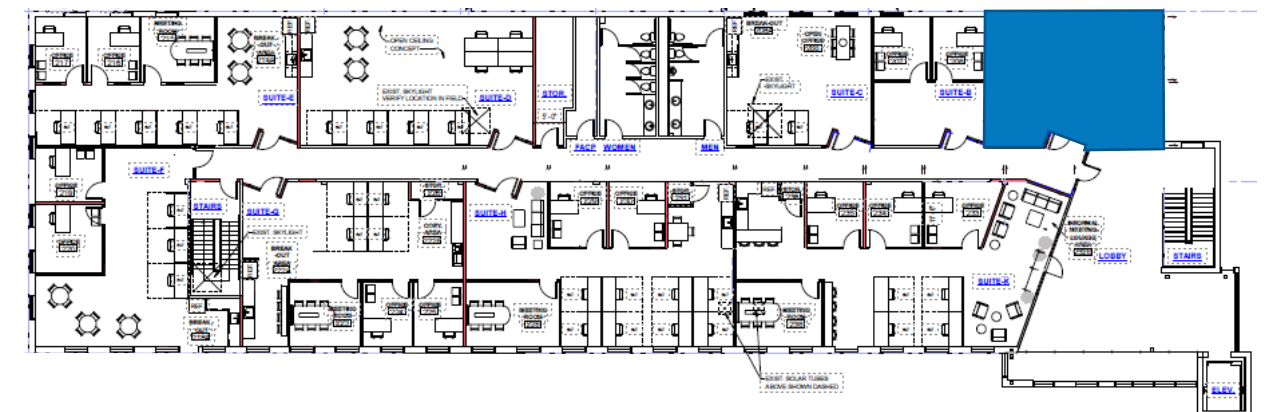

# 99 SOUTH BEDFORD

**SUITE 200- 976 SF**

For more information visit [www.burlingtoneastwest.com](http://www.burlingtoneastwest.com), or to schedule a tour visit or please contact:

**Brooks Goodyear**

781.249.5249